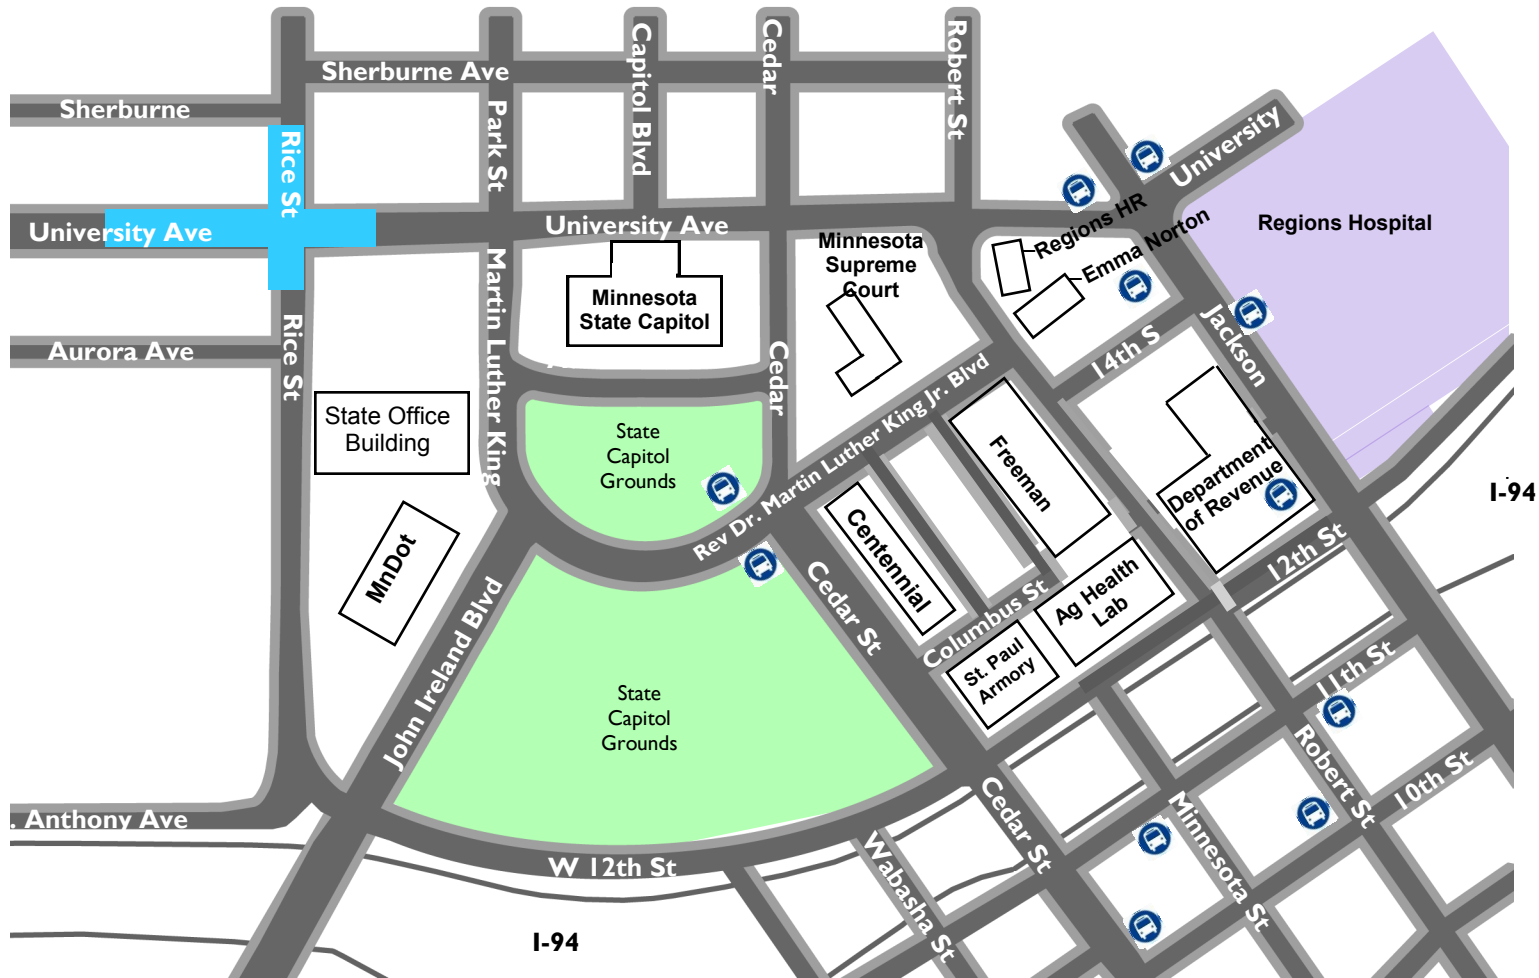

Capitol Area St. Paul

For December 3-16, 2011

-  Road Closed, no vehicle access
-  Sidewalk or crosswalk closed
-  Road closed to thru traffic, access maintained for businesses & parking ramp/lot
-  Some lanes impacted, still open to thru traffic (arrow added to indicate one-way traffic where necessary)
-  Midblock crosswalks and temporary pedestrian access routes
- Old bus stop location    New/resuming bus stop location