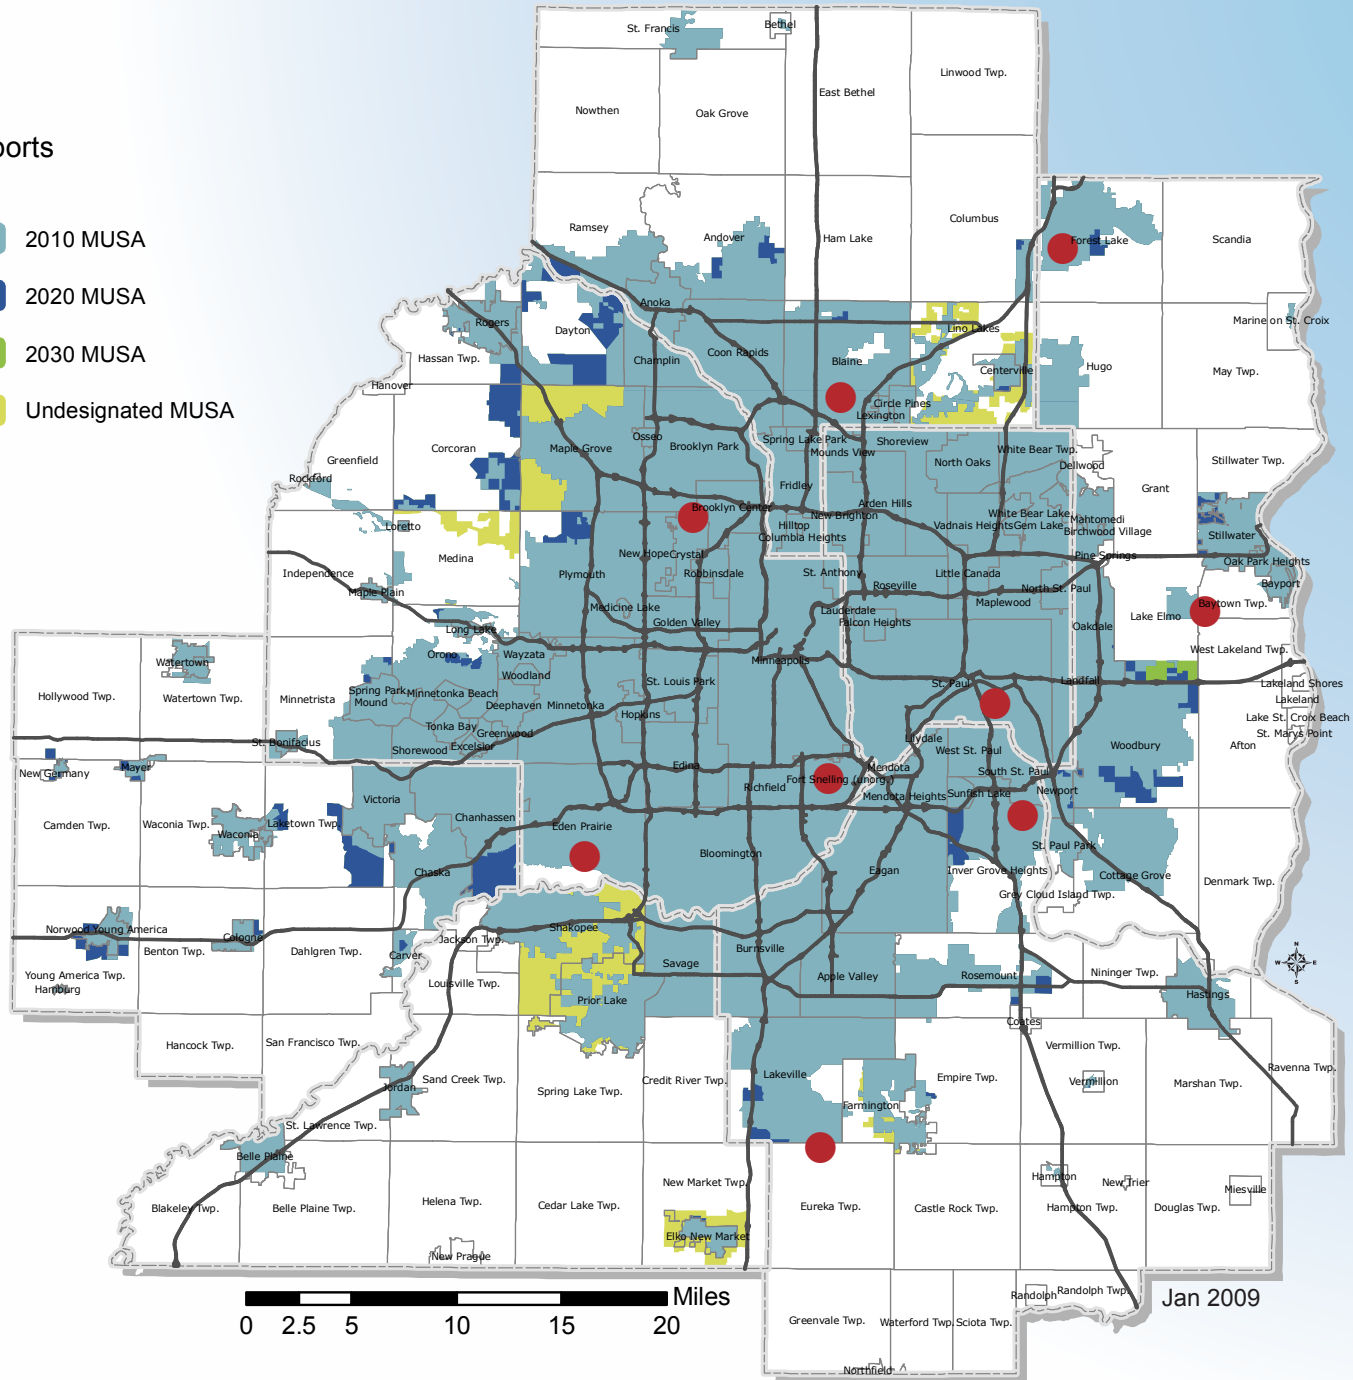

# METROPOLITAN URBAN SERVICE AREA (MUSA)

- Airports
- 2010 MUSA
- 2020 MUSA
- 2030 MUSA
- Undesignated MUSA

0 2.5 5 10 15 20 Miles

Jan 2009