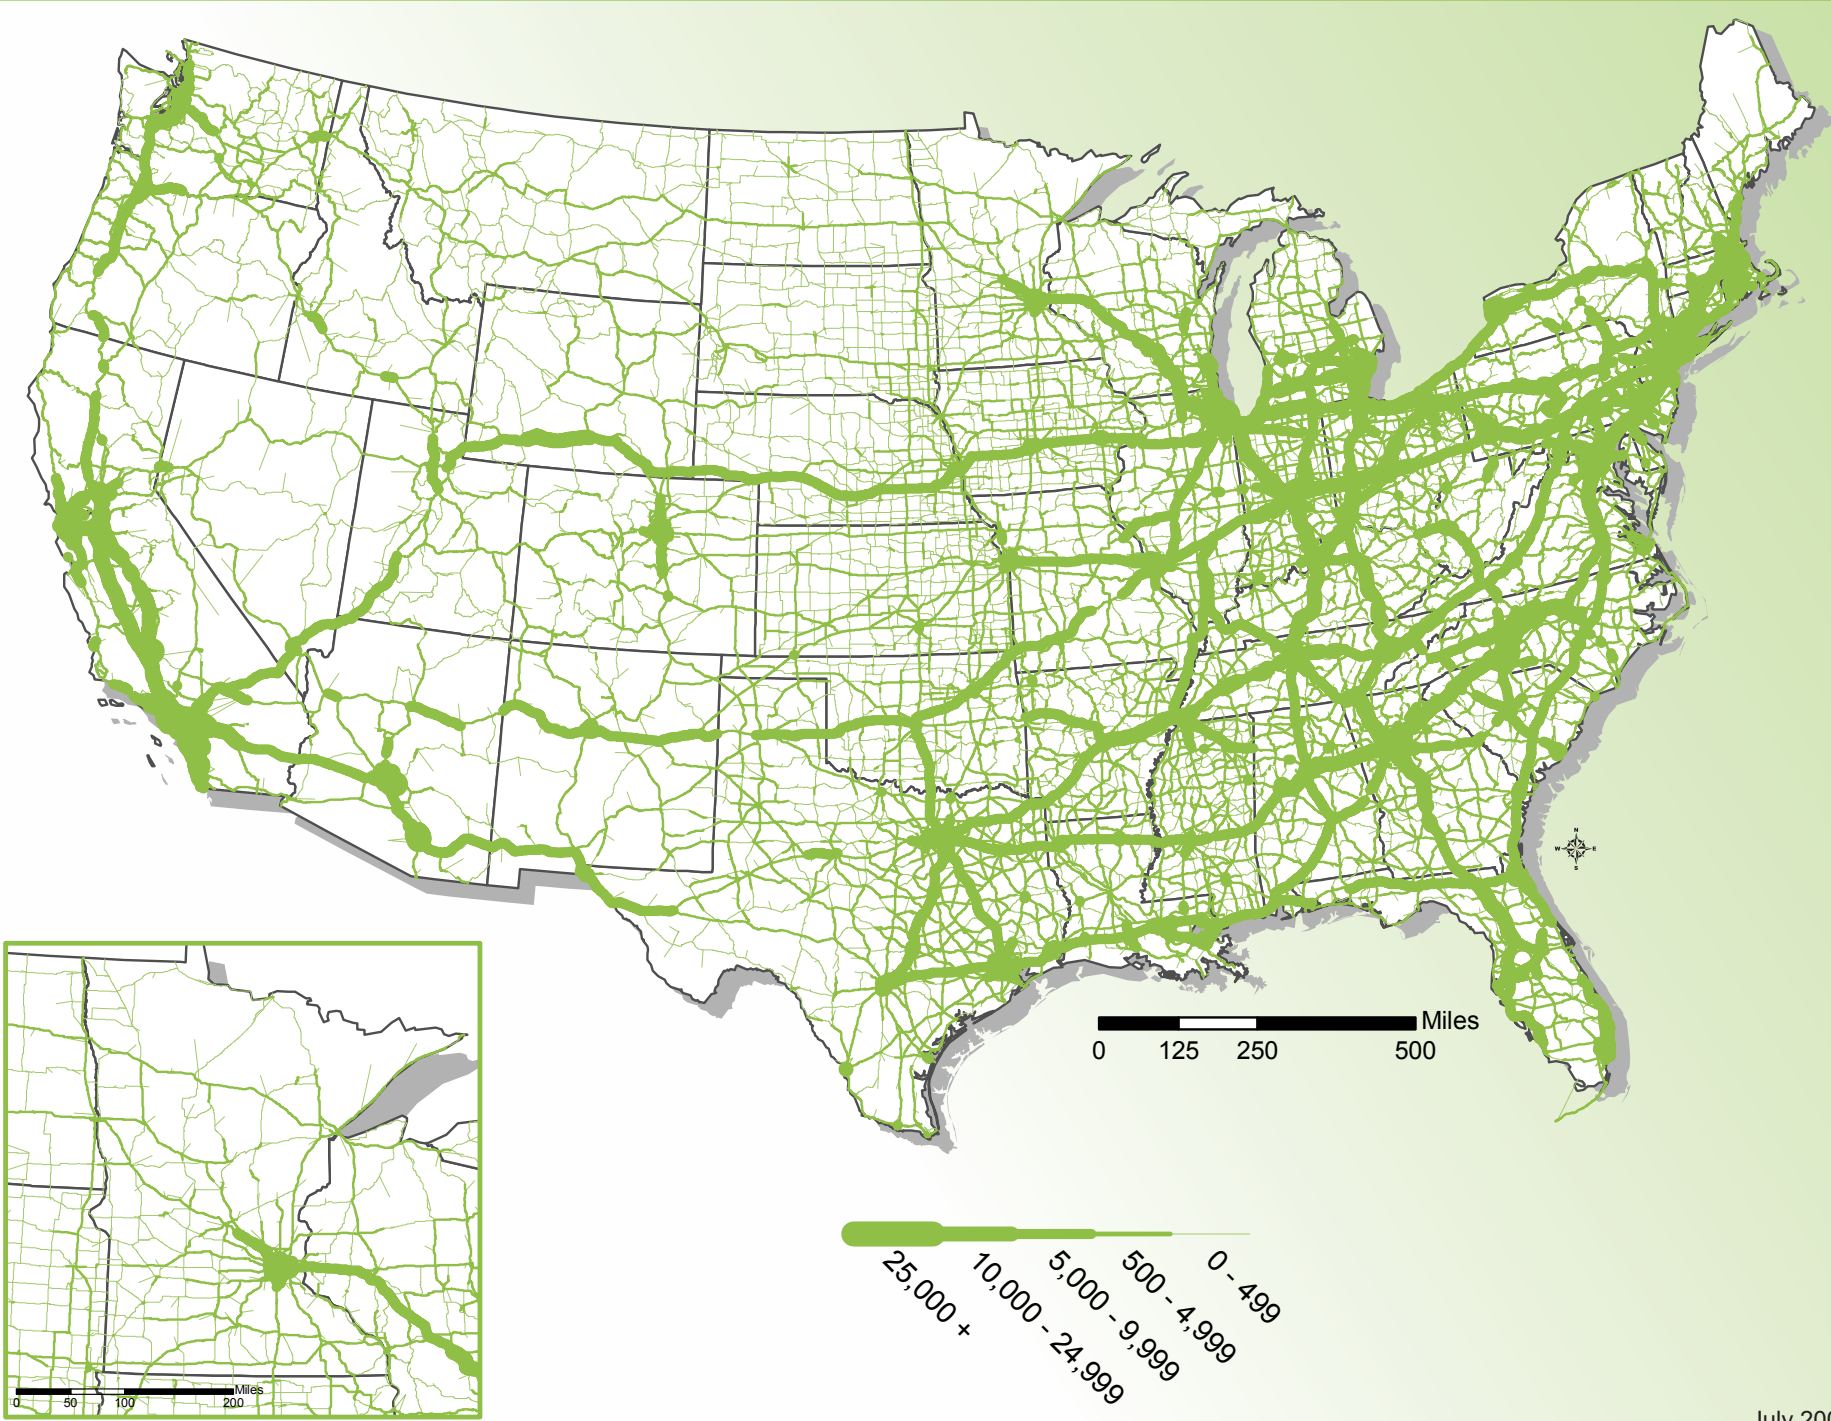

AVERAGE DAILY TRUCK TRAFFIC

July 2008