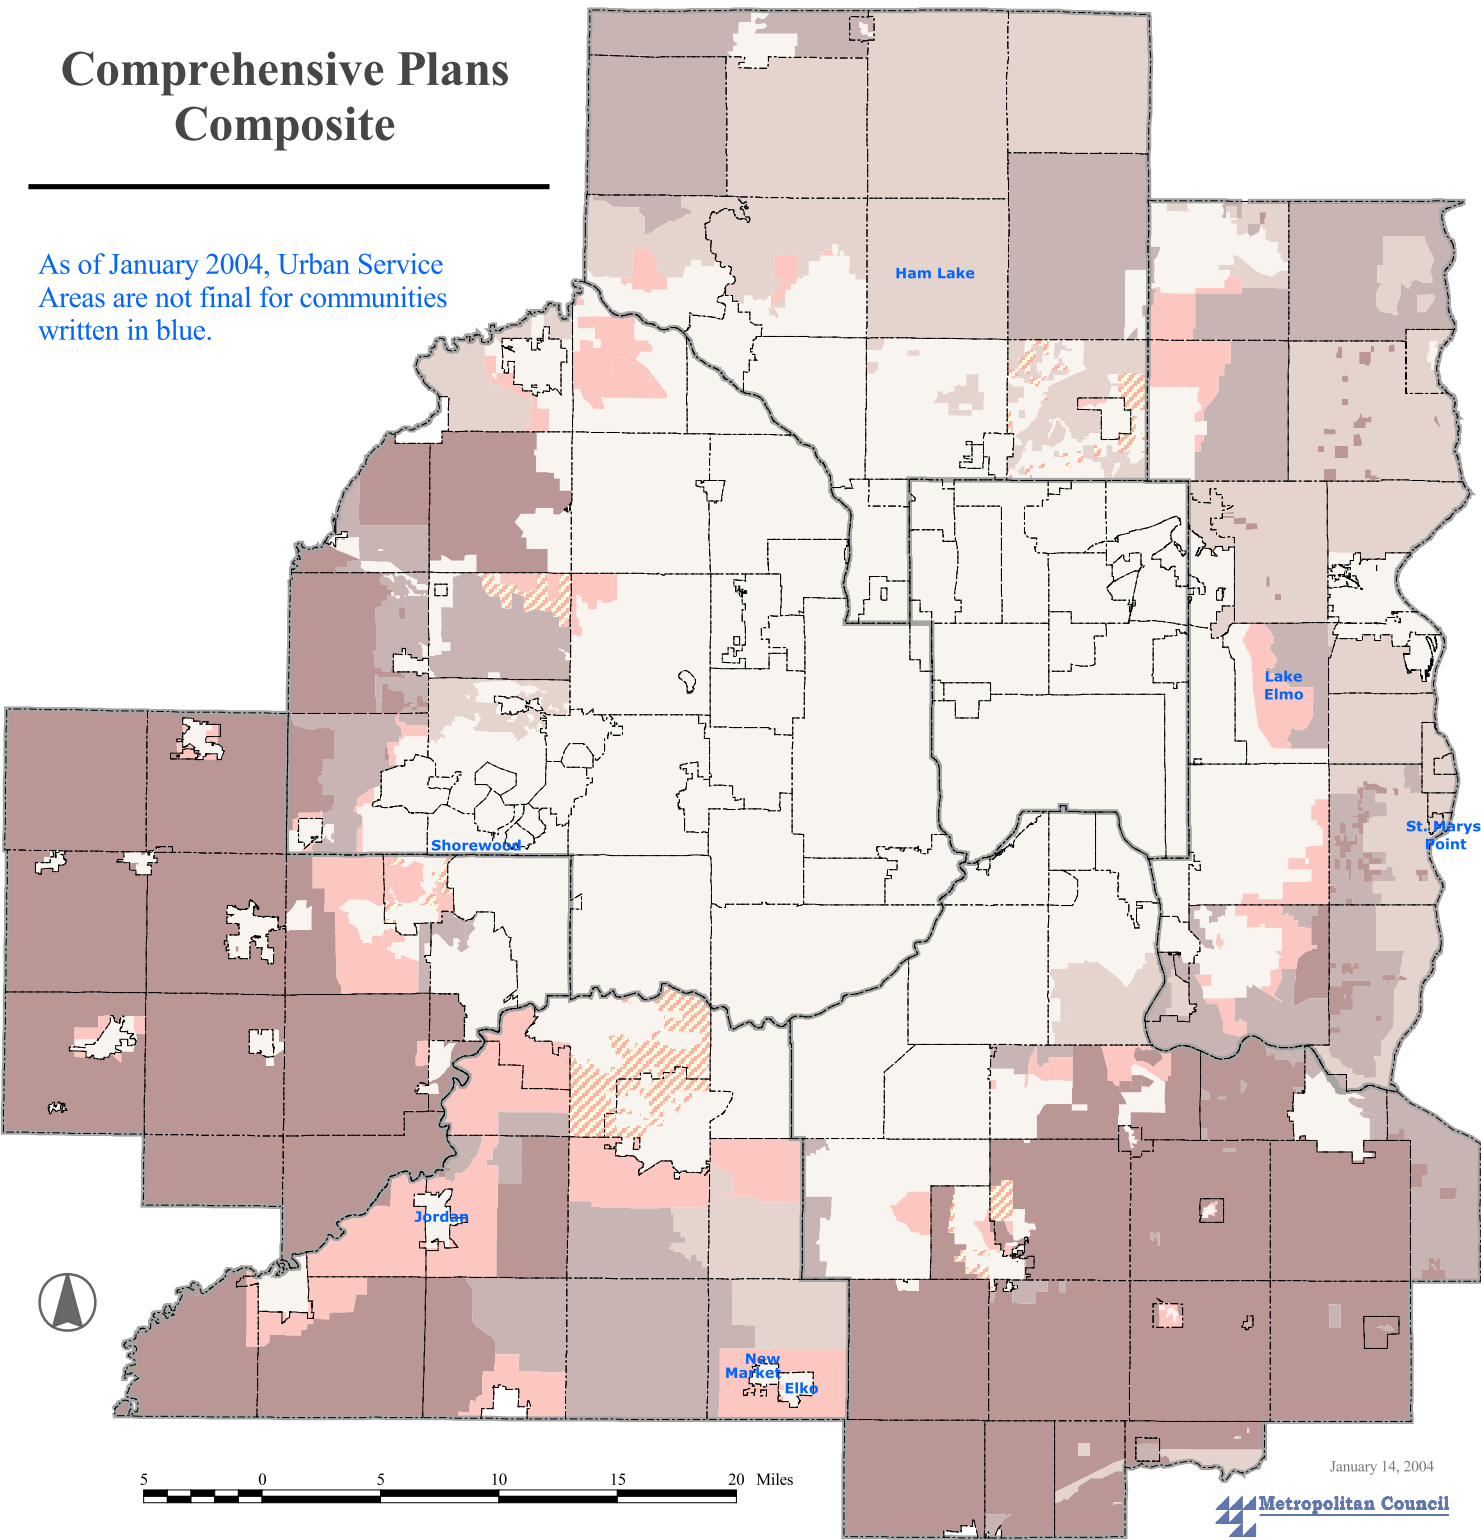

# Comprehensive Plans Composite

As of January 2004, Urban Service Areas are not final for communities written in blue.

NOTE: This map is not a legal document. The Metropolitan Urban Service Areas (MUSA) shown are compiled from each community's comprehensive plan. It may not include all amendments to each comprehensive plan. This map shows areas of "Undesignated MUSA" found in some communities. An agreed upon acreage within these areas are to be added to the 2020 MUSA and will be updated by the community on an annual basis. For exact MUSA information, please contact the community.