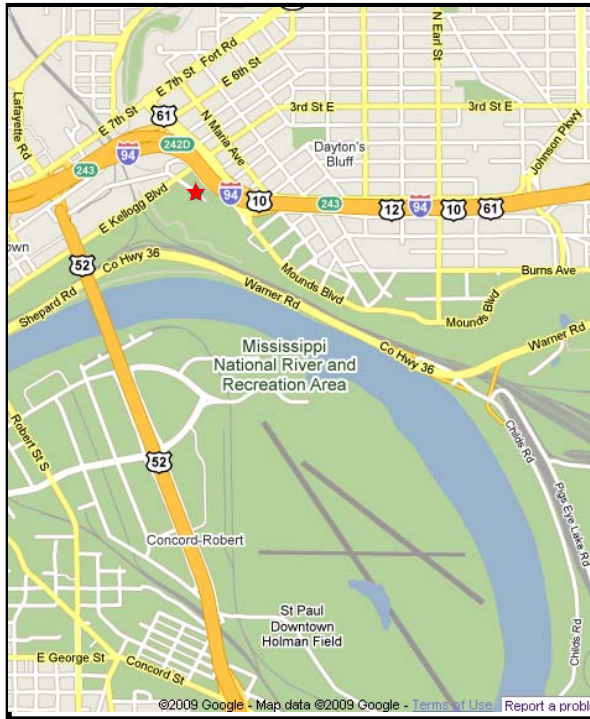

MCES 3rd & Commercial Disposal Site

Approximate Address:
257 Commercial Street
St. Paul, MN

From the West: From Hwy 94 East- Take exit 243 on the left for Mounds Blvd, turn right at Mounds Blvd and take the 2nd right onto Commercial St. This will wind you back down the hill. Stay to the left and the site is at the end of the dead-end street.

From the East: From Hwy 94 West- Take exit 243 for US-61/Mounds Blvd toward Kellogg Blvd, keep left at the fork, follow signs for Mounds Blvd S and turn left at Mounds Blvd and take the 1st right onto Commercial St. This will wind you back down the hill. Stay to the left and the site is at the end of the dead-end street.