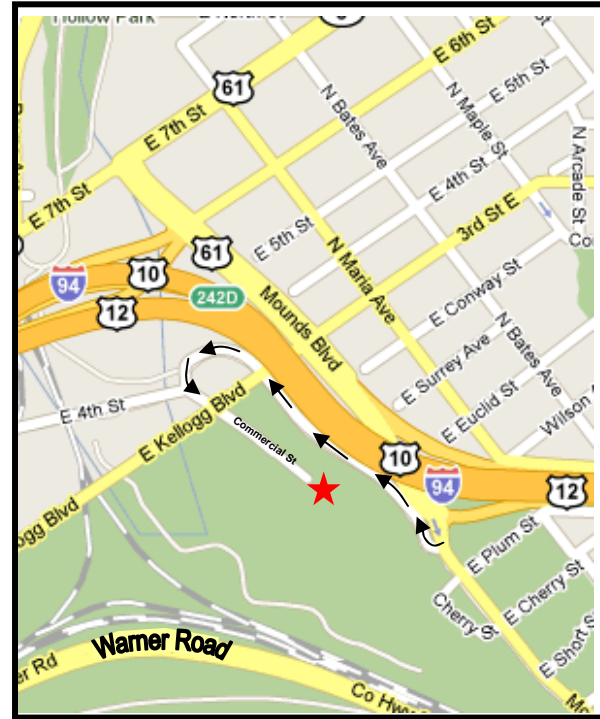

MCES 3rd & Commercial Disposal Site

Approximate Address:
257 Commercial Street
St. Paul, MN

From the West: From Hwy 94 East- Take exit 243 on the left for Mounds Blvd, turn right at Mounds Blvd and take the 2nd right onto Commercial St. This will wind you back down the hill. Stay to the left and the site is at the end of the dead-end street.

From the East: From Hwy 94 West- Take exit 243 for US-61/Mounds Blvd toward Kellogg Blvd, keep left at the fork, follow signs for Mounds Blvd S and turn left at Mounds Blvd and take the 1st right onto Commercial St. This will wind you back down the hill. Stay to the left and the site is at the end of the dead-end street.