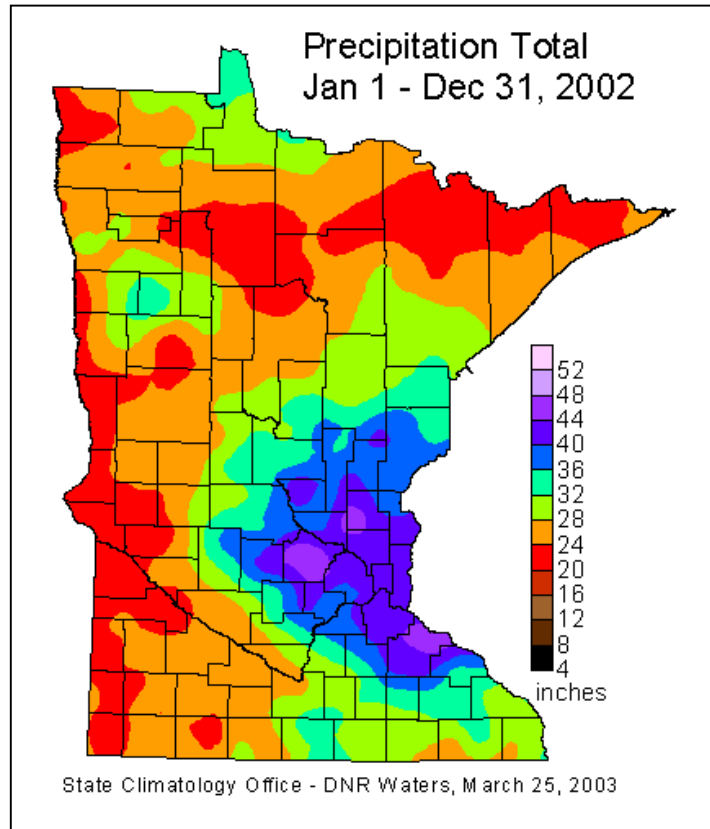

**Figure 3. Minnesota 2002 Total Precipitation**

**Figure 4. Minnesota 2002 Precipitation Departure From Normal**