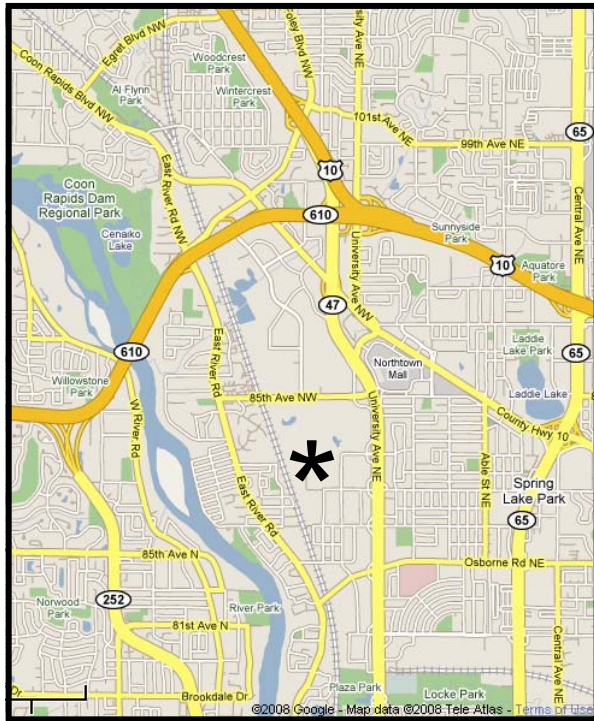

MCES Fridley Liquid Waste Receiving Facility

Address:
8296 Hickory St. NE
Fridley, MN 55432
Phone: (763) 717-3561

From the West: Hwy 610 - Take the Hwy 47 exit south which turns into University Ave. Head south on University to 81st Ave NE.

From the East: Hwy 10 - Take the University Ave NE exit. Head south on University to 81st Ave NE.

From the North: Hwy 10 - Take the Hwy 47 exit south which turns into University Ave.. Head south on University to 81st Ave NE.

From University Ave: Turn west at the 81st Ave NE. (There will be a stoplight at this intersection.) Take 81st Ave NE west until you reach Hickory St. NE. Take Hickory St. north to the cul-de-sac shown in the picture above.