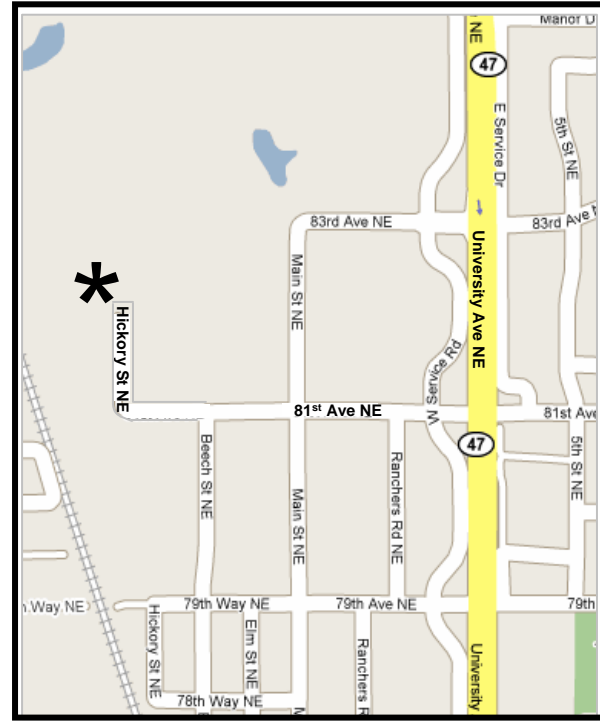

MCES Fridley Liquid Waste Receiving Facility

Address:
8296 Hickory St. NE
Fridley, MN 55432
Phone: (763) 717-3561

From the West: Hwy 610 - Take the Hwy 47 exit south which turns into University Ave. Head south on University to 81st Ave NE.

From the East: Hwy 10 - Take the University Ave NE exit. Head south on University to 81st Ave NE.

From the North: Hwy 10 - Take the Hwy 47 exit south which turns into University Ave.. Head south on University to 81st Ave NE.

From University Ave: Turn west at the 81st Ave NE. (There will be a stoplight at this intersection.) Take 81st Ave NE west until you reach Hickory St. NE. Take Hickory St. north to the cul-de-sac shown in the picture above.