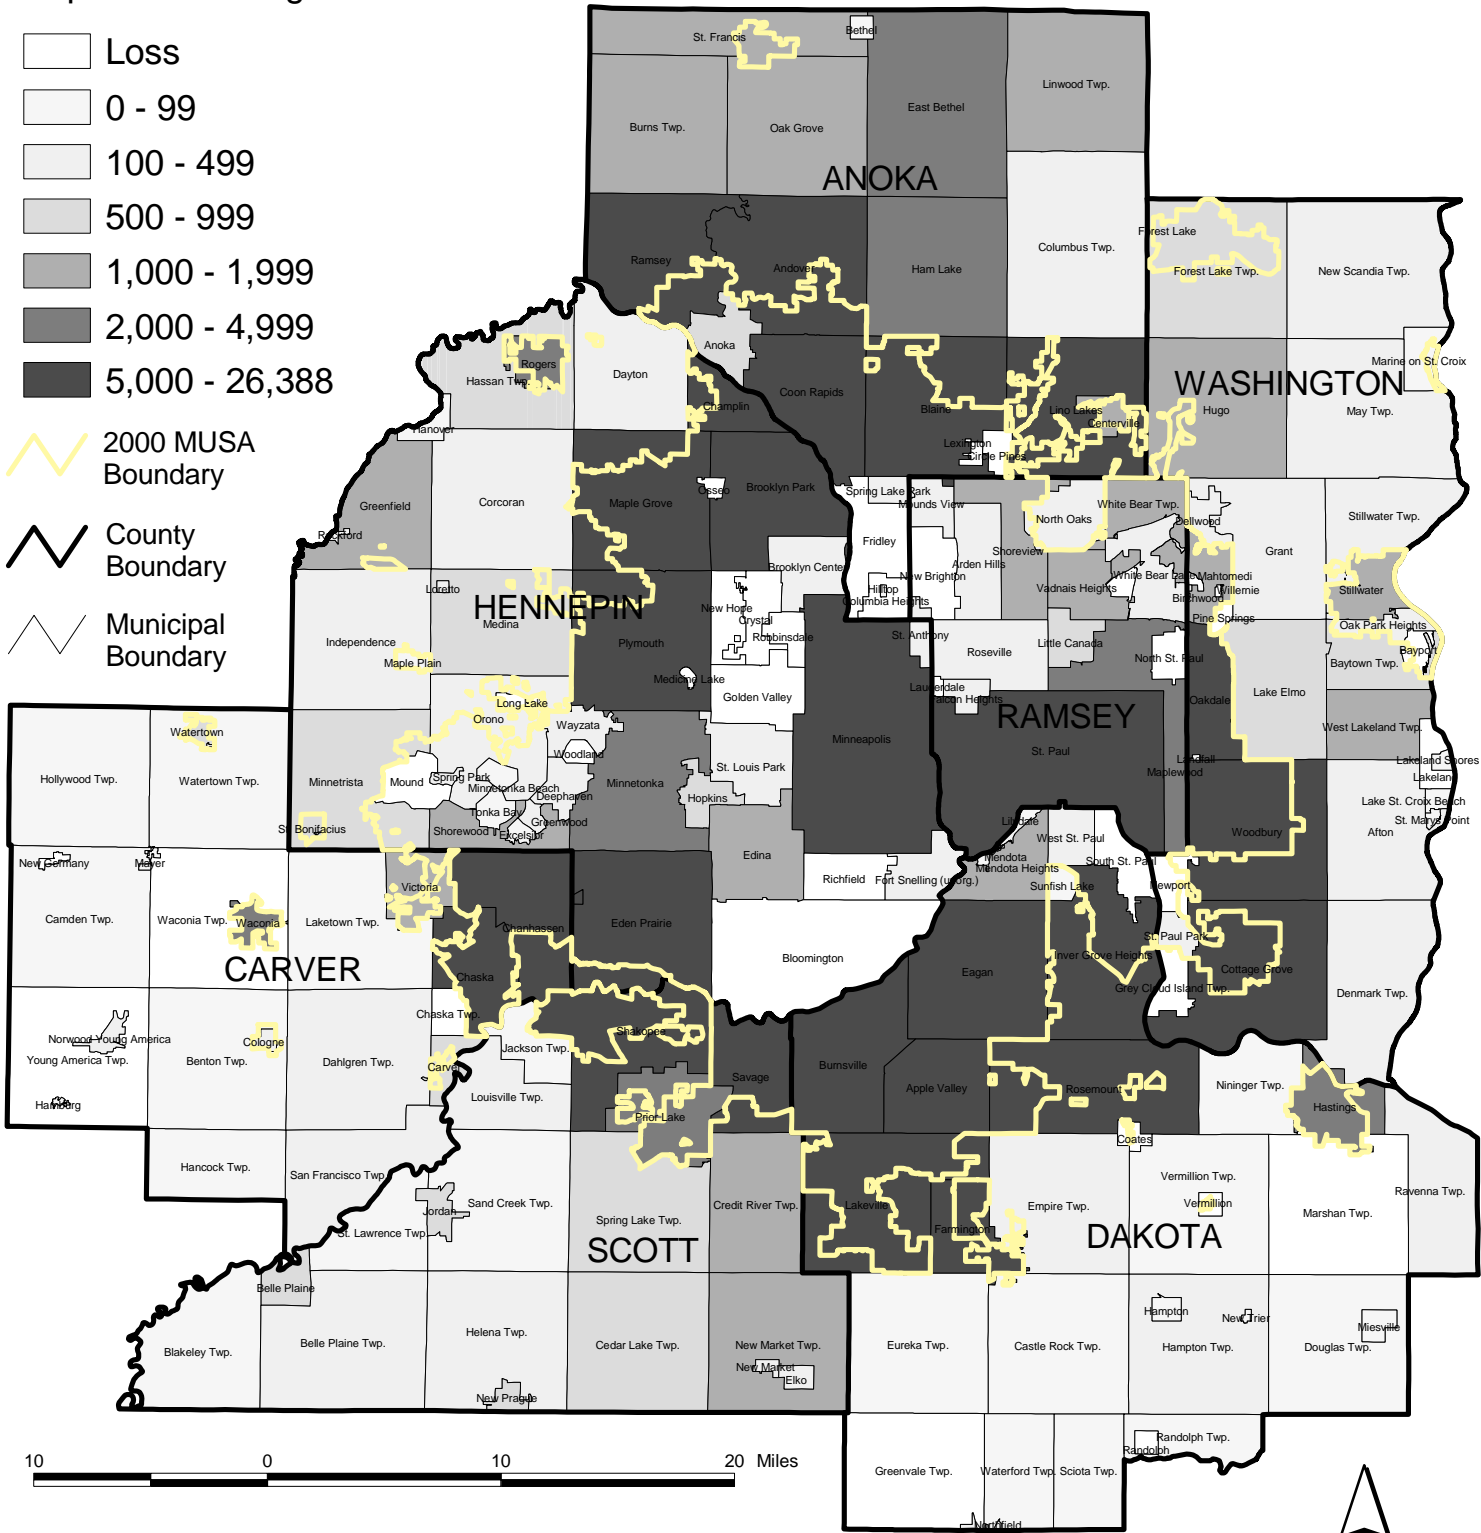

Twin Cities Metropolitan Area Population Change, 1990-2000

Population Change

Source: U.S. Census Bureau