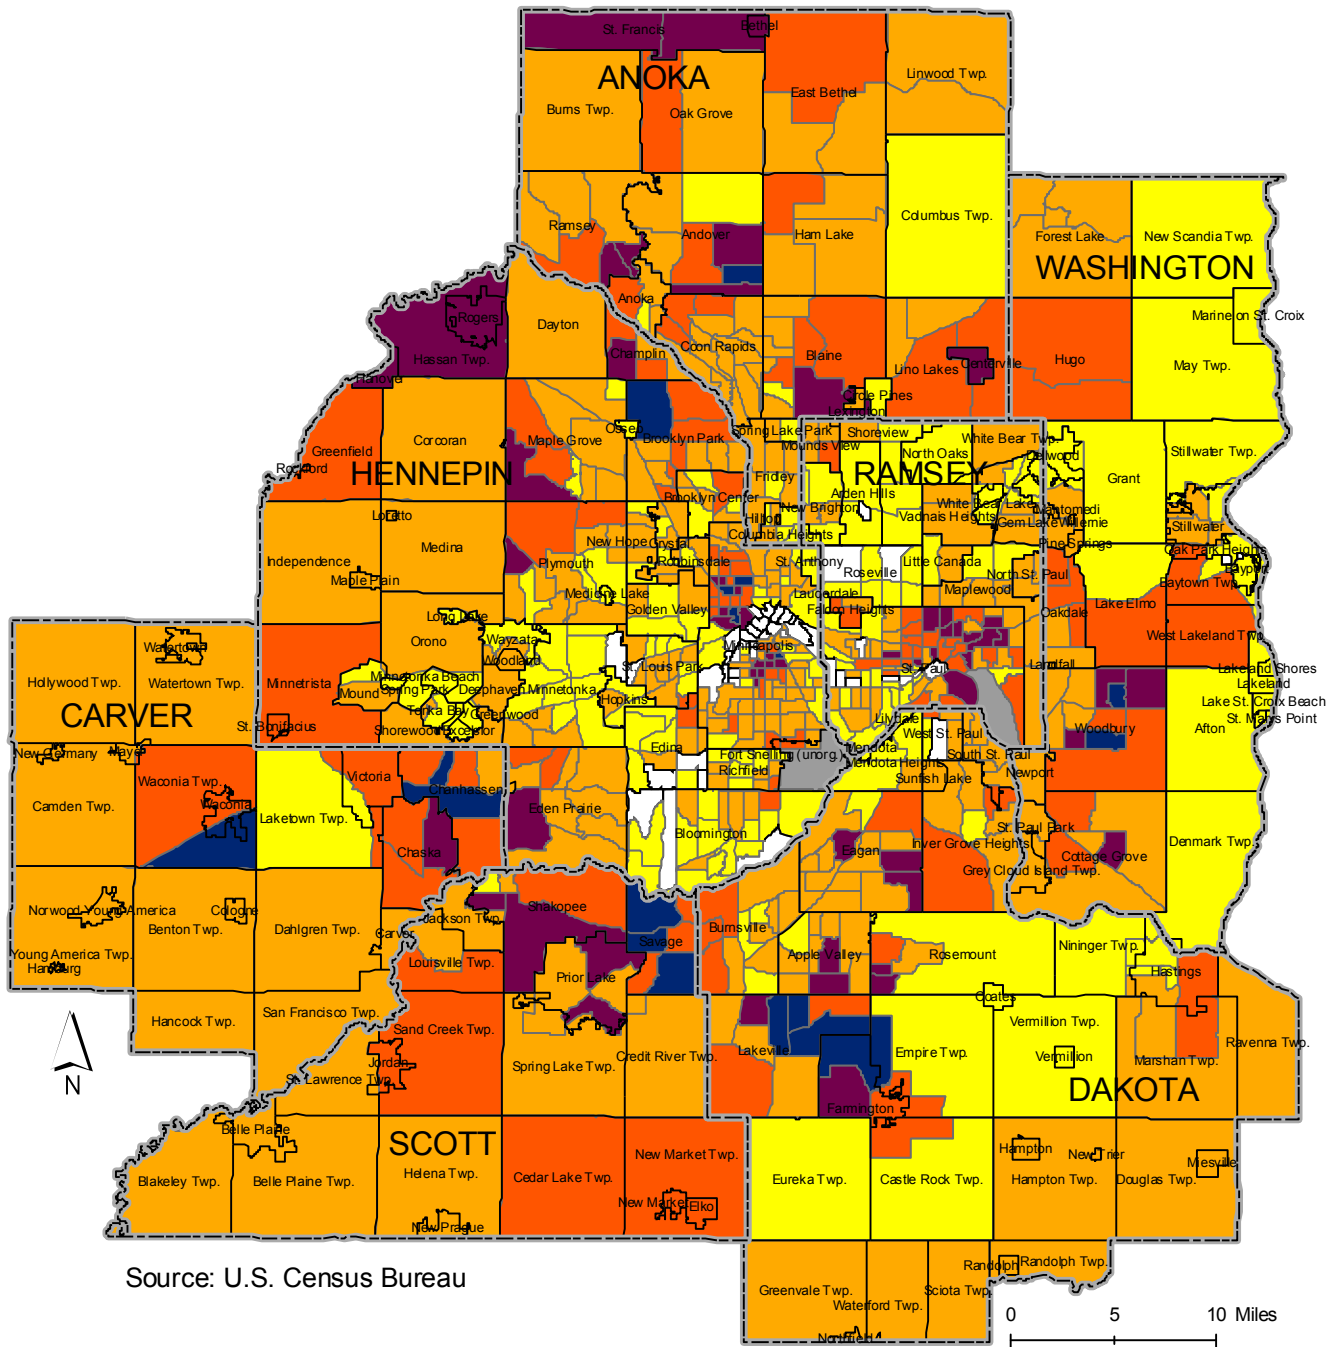

Twin Cities Metropolitan Area Population Under Age 5, 2000 by Census Tract

Source: U.S. Census Bureau

- County boundary
- Municipal boundary
- Tract boundary