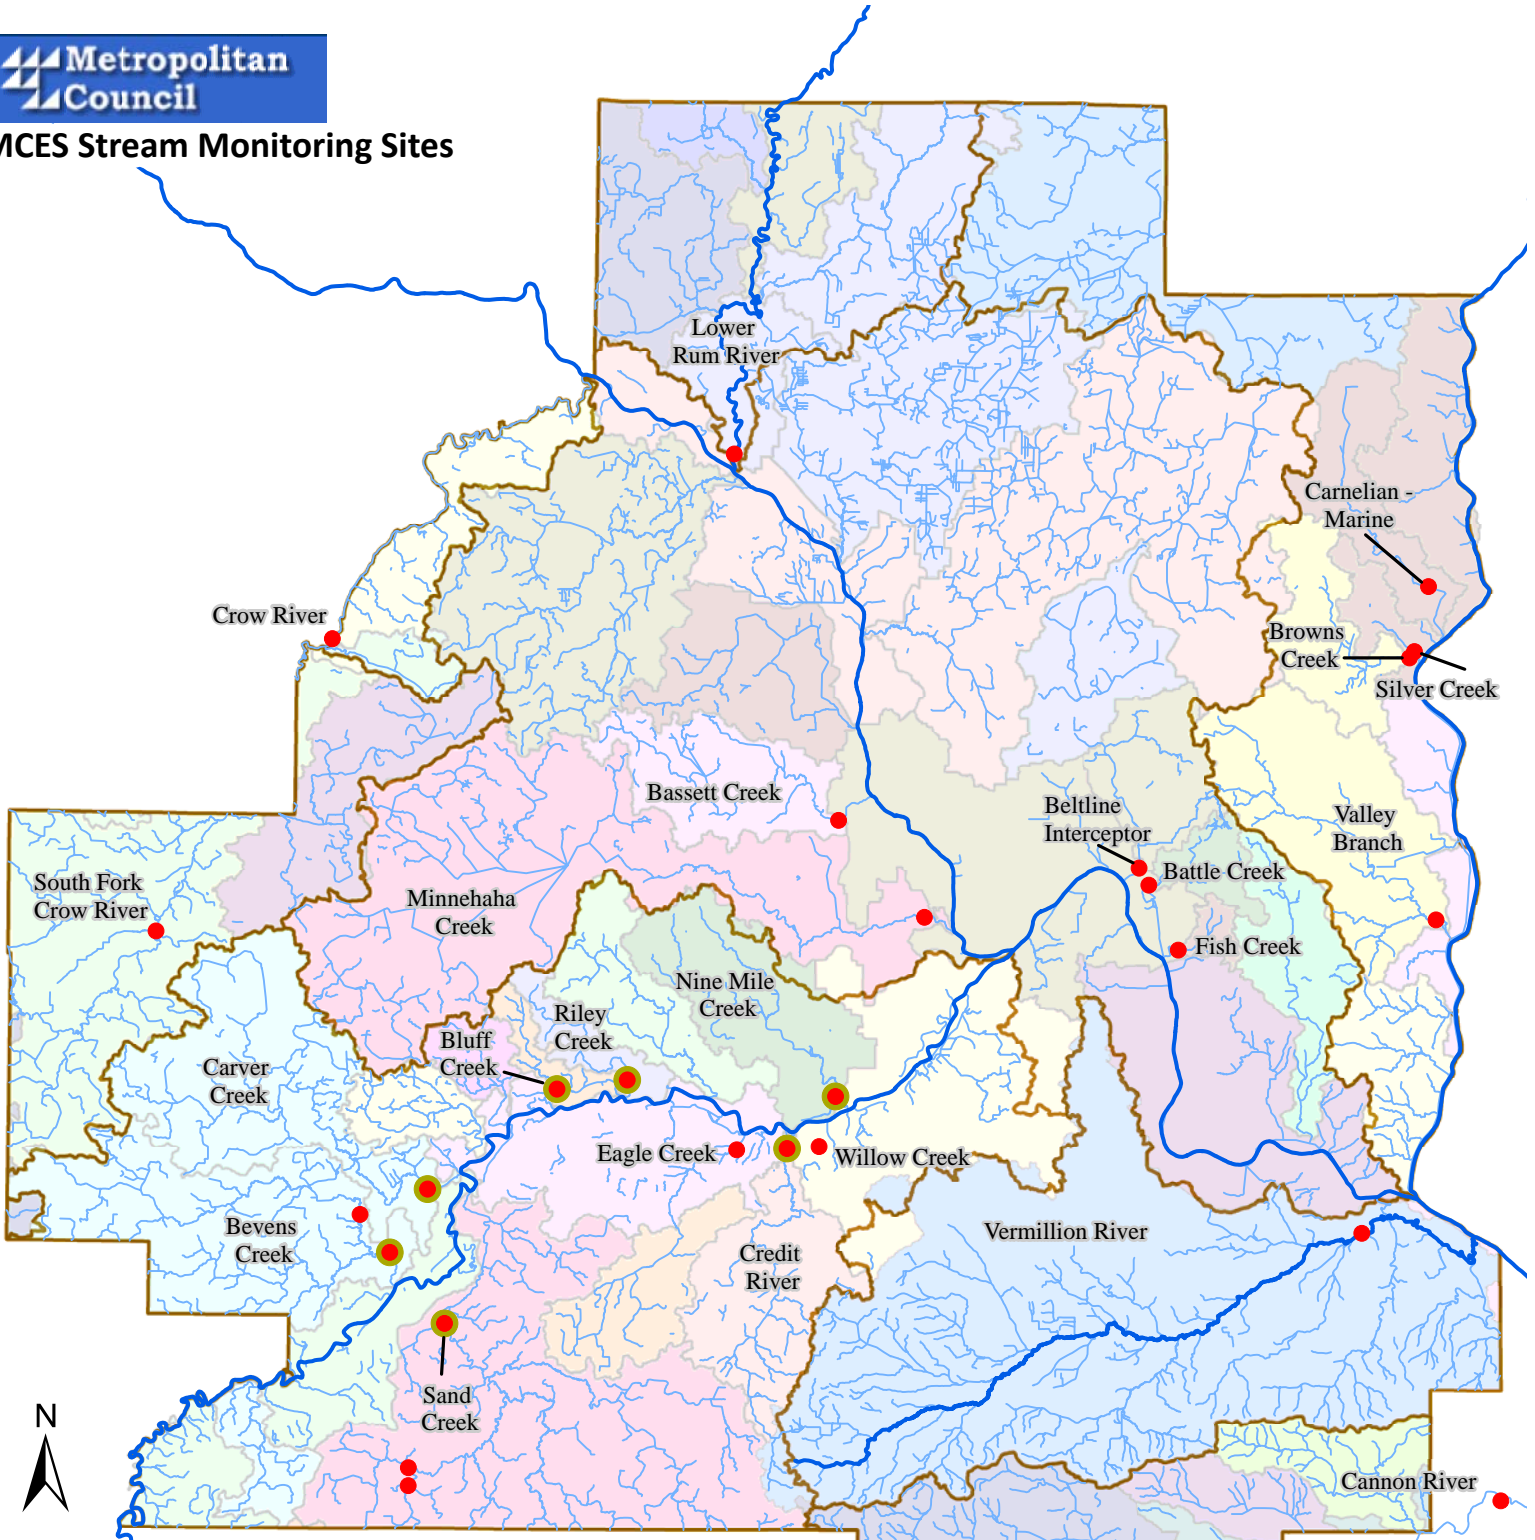

**MCES Stream Monitoring Sites**

**EXPLANATION**

- MCES Monitoring Station
- Continuous Turbidimeter
- Stream Network
- River Network
- Major Watershed Divide
- TCMA Subwatershed