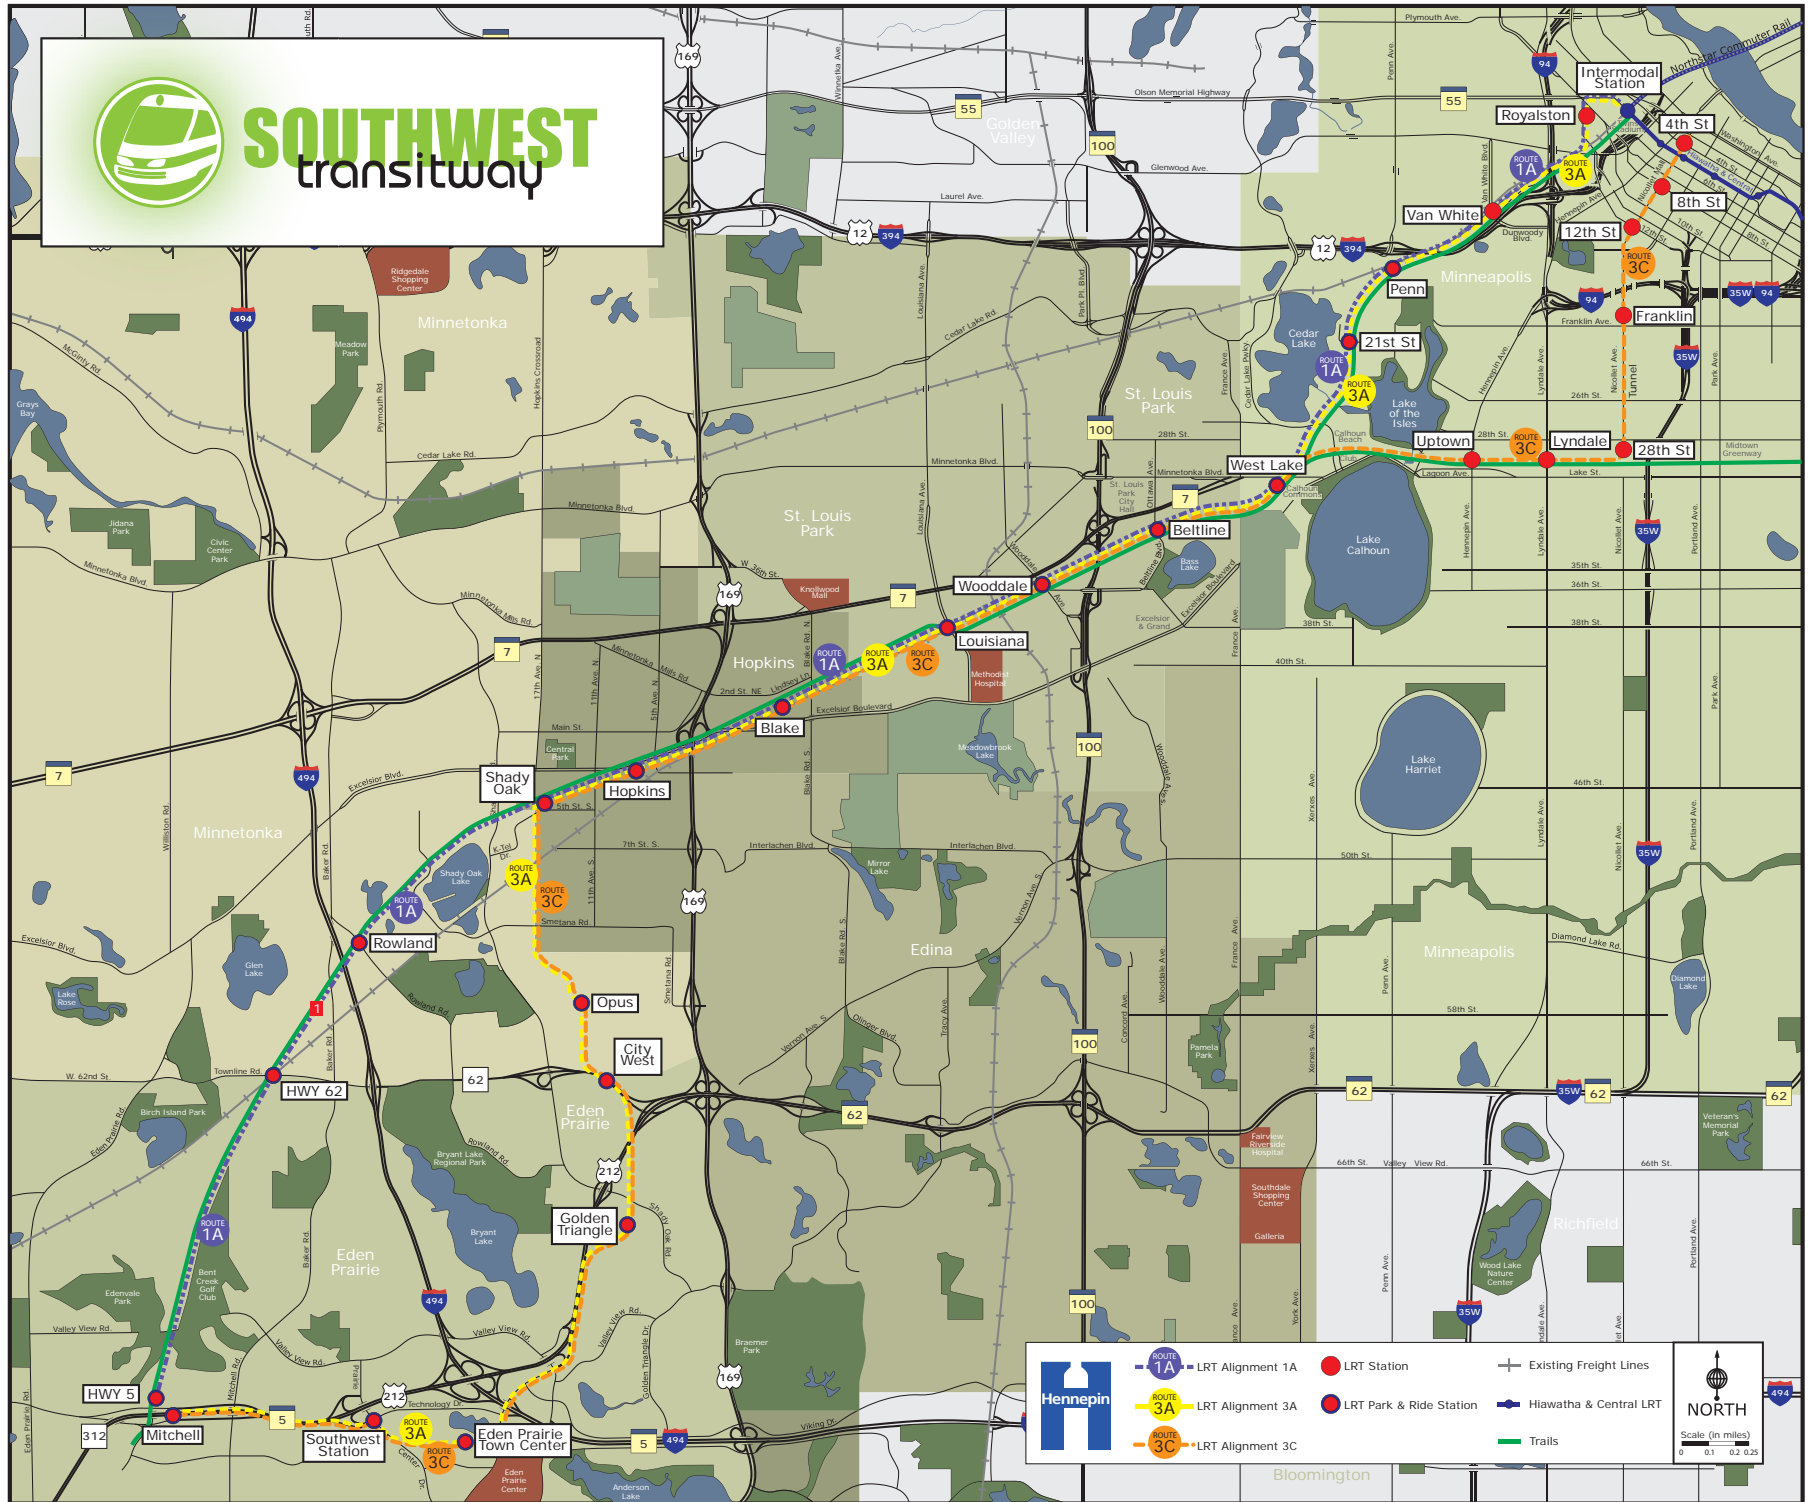

SOUTHWEST transitway

- ROUTE 1A - LRT Alignment 1A
- ROUTE 3A - LRT Alignment 3A
- ROUTE 3C - LRT Alignment 3C

- LRT Station
- LRT Park & Ride Station
- Existing Freight Lines
- Hiawatha & Central LRT
- Trails

NORTH

Scale (in miles)
0 0.1 0.2 0.25