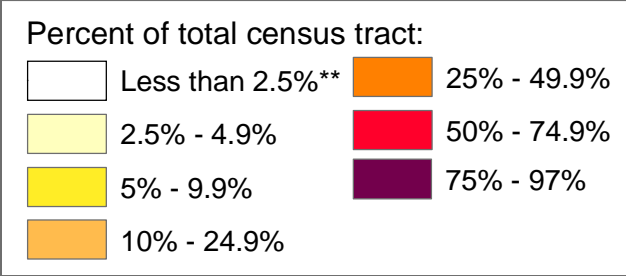

# Twin Cities Metropolitan Area Racial and Hispanic Minority\* Population Distribution, 2000 as a percent of total census tract population

- 2000 census tracts
- MCD boundary
- County boundary

Source: U.S. Census Bureau.

\*Includes persons identifying themselves as all or part racial minority or of Hispanic ancestry.

\*\*Includes census tracts with fewer than 250 people.