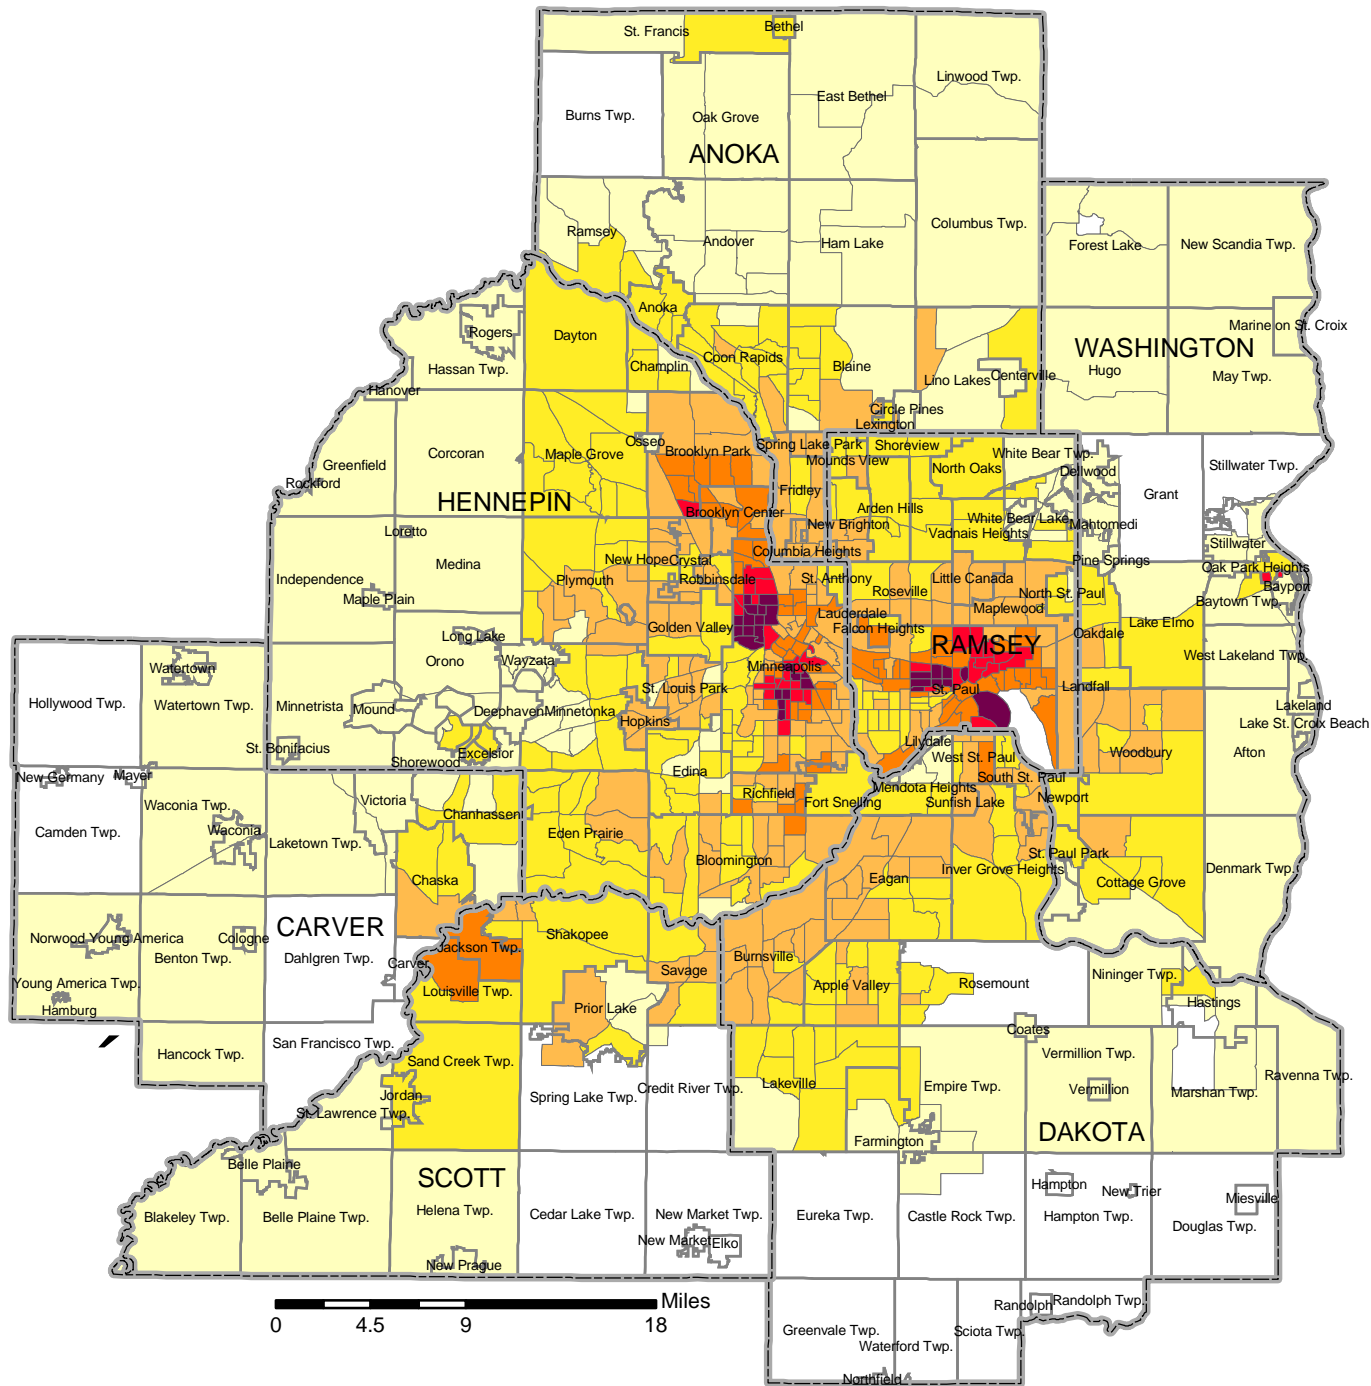

# Twin Cities Metropolitan Area Racial and Hispanic Minority\* Population Distribution, 2000 as a percent of total census tract population

- 2000 census tracts
- MCD boundary
- County boundary

Source: U.S. Census Bureau.

\*Includes persons identifying themselves as all or part racial minority or of Hispanic ancestry.

\*\*Includes census tracts with fewer than 250 people.