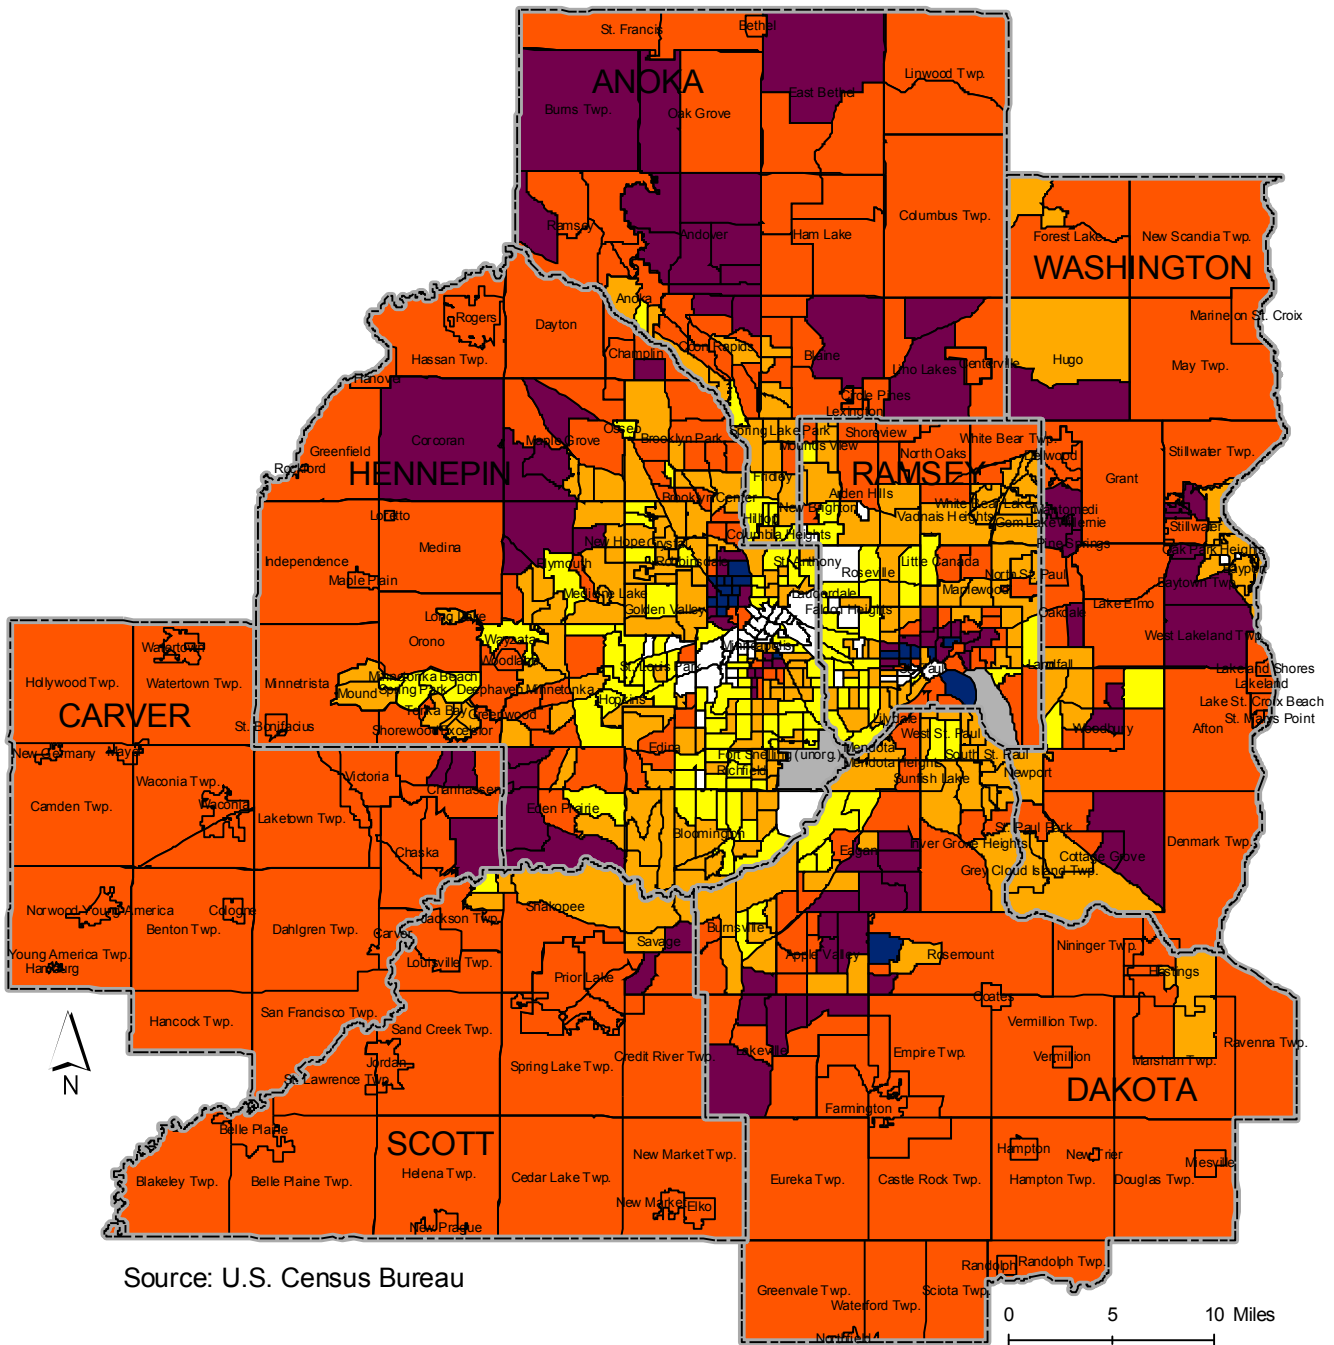

Twin Cities Metropolitan Area Population Ages 5 to 17, 2000 by Census Tract

Source: U.S. Census Bureau